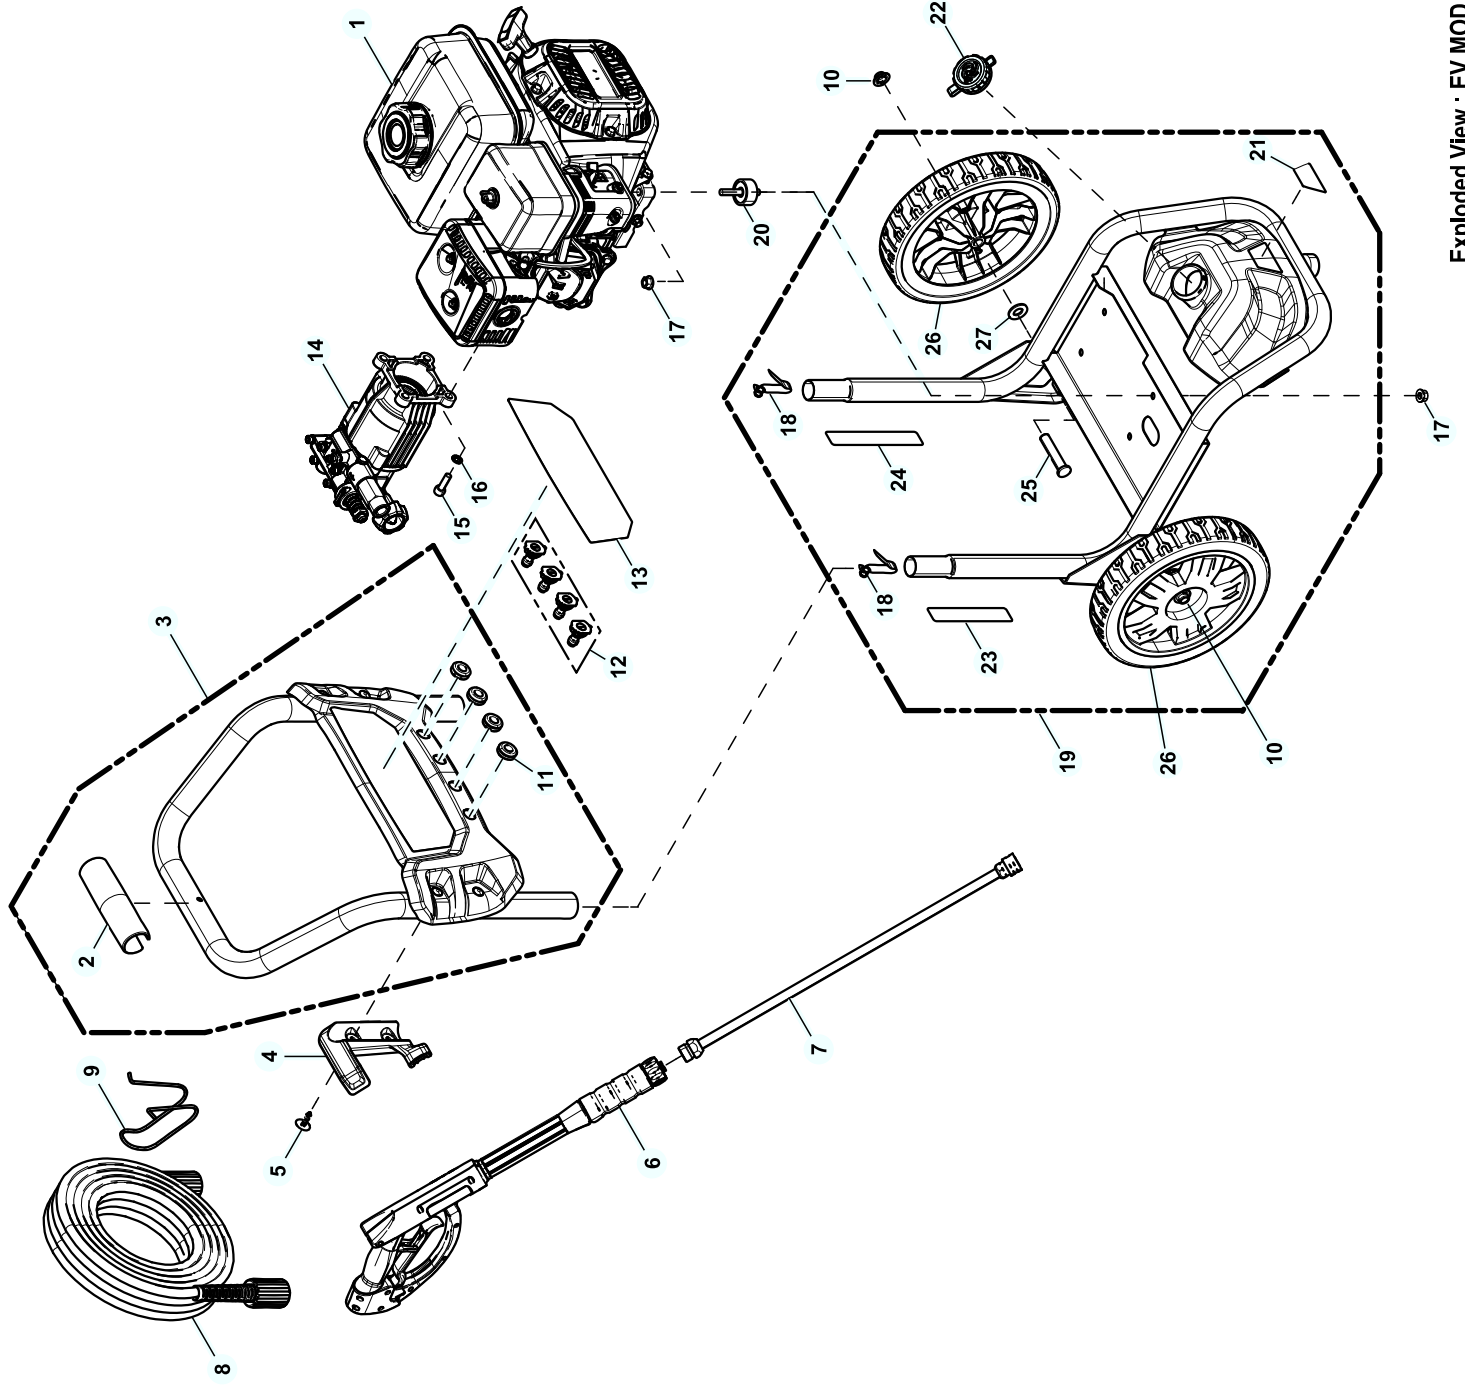

GROUP EV

EXPLODED VIEW: EV MOD PLTFRM 2900PSI**DRAWING #: 10000045894****GROUP EV**

ITEM	PART#	QTY.	DESCRIPTION
1	OK8430	1	ENGINE
2	OL4739	1	HANDLE C-GRIP
3	10000012847	1	HANDLE KIT PW RESI NO DECAL
4	OL4738	1	HOLSTER GUN
5	OJ1449	2	FASTENER RIBBED SHANK CHRSTM T
6	OH9642A	1	GUN ASSEMBLY
7	OH9640	1	LANCE ASSY-20" LONG
8	OK0921	1	HOSE 25'X1/4" W/M22 CONN
9	OJ3052	1	HOOK-HOSE
10	OK9974	2	PUSH NUT
11	OJ3079	4	GROMMET-NOZZLE
12	OH9617A	1	KIT-NOZZLE
13	10000045893	1	DECAL NOZZLE BILLBOARD 2900
14	10000037099	1	PUMP AXIAL
15	OJ3315	4	SCREW SHC M8-1.25X25 C8.8 ZP
16	G092479	4	WASHER LOCK M8 RIBBED
17	G067989	8	NUT HEX FL WHIZ M8-1.25
18	OG5442	2	SNAP BUTTON
19	10000027441	1	CRADLE KIT
20	G021217	4	VIB MOUNT
21	OL2091	1	DECAL NO NOT USE BLEACH
22	OK4078A	1	CAP CHEM TANK W/HOSE CUTOUT
23	OJ3374	1	DECAL QUICK START
24	OK6007	1	DECAL QUICK START
25	10000021533	2	PIN AXLE
26	OJ6276	2	WHEEL
27	G0G22704	2	WASHER
28	10000044632	1	HOSE CHEMICAL WITH FILTER (NOT SHOWN)